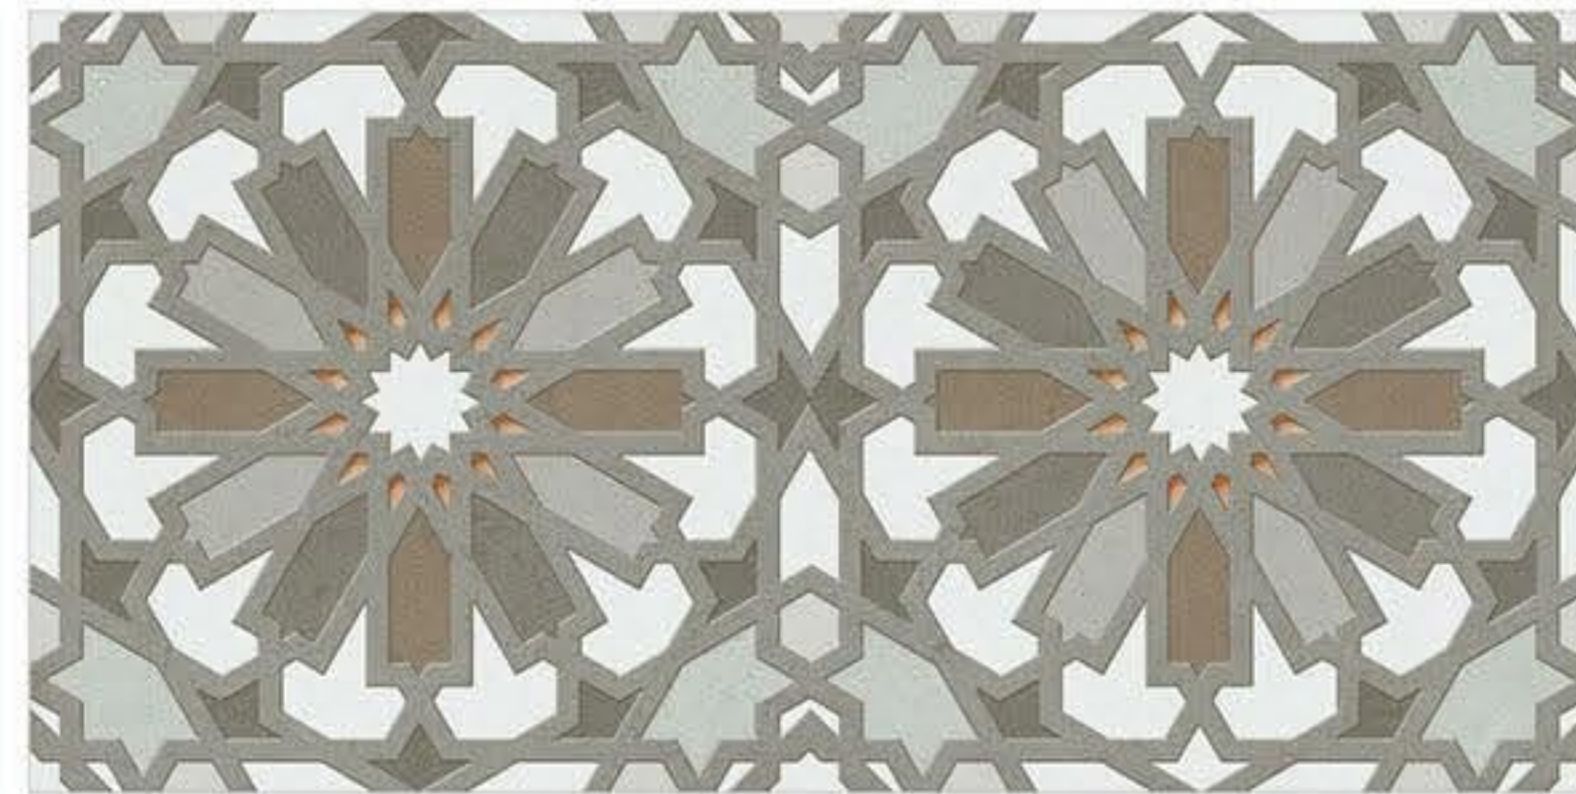

*i-fusion*  
series

300X600MM  
DIGITAL WALL TILES

Matt Series

LIGHT

DECOR-A

CA-CAMDEN

DARK

DECOR-B