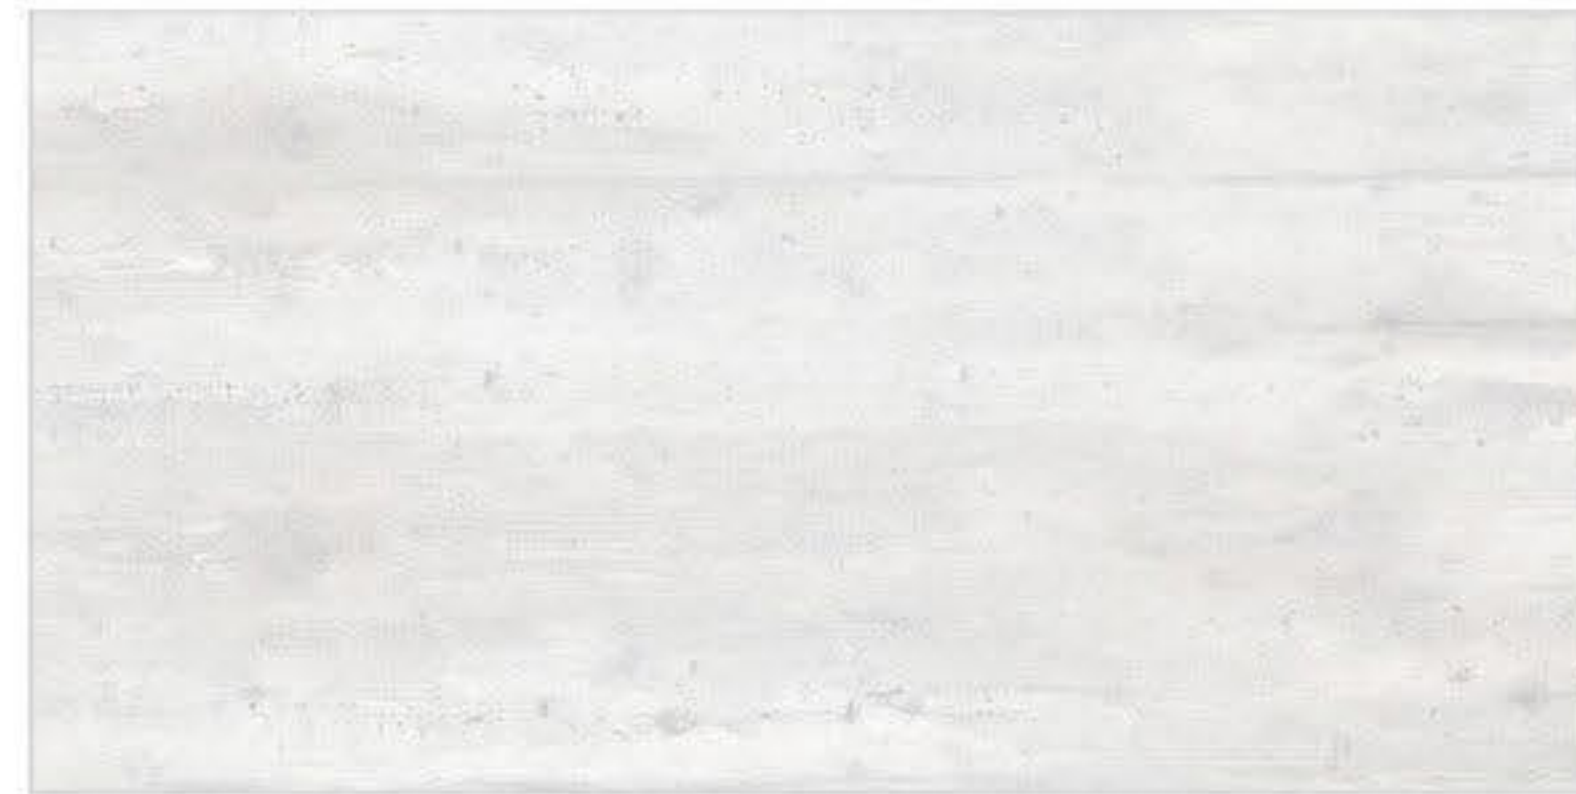

**DIGITAL**  
WALL TILES

SIZE  
300x600mm

DECOR-C

**MATT** SERIES

LIGHT

DECOR-A

LIGHT

DECOR-B