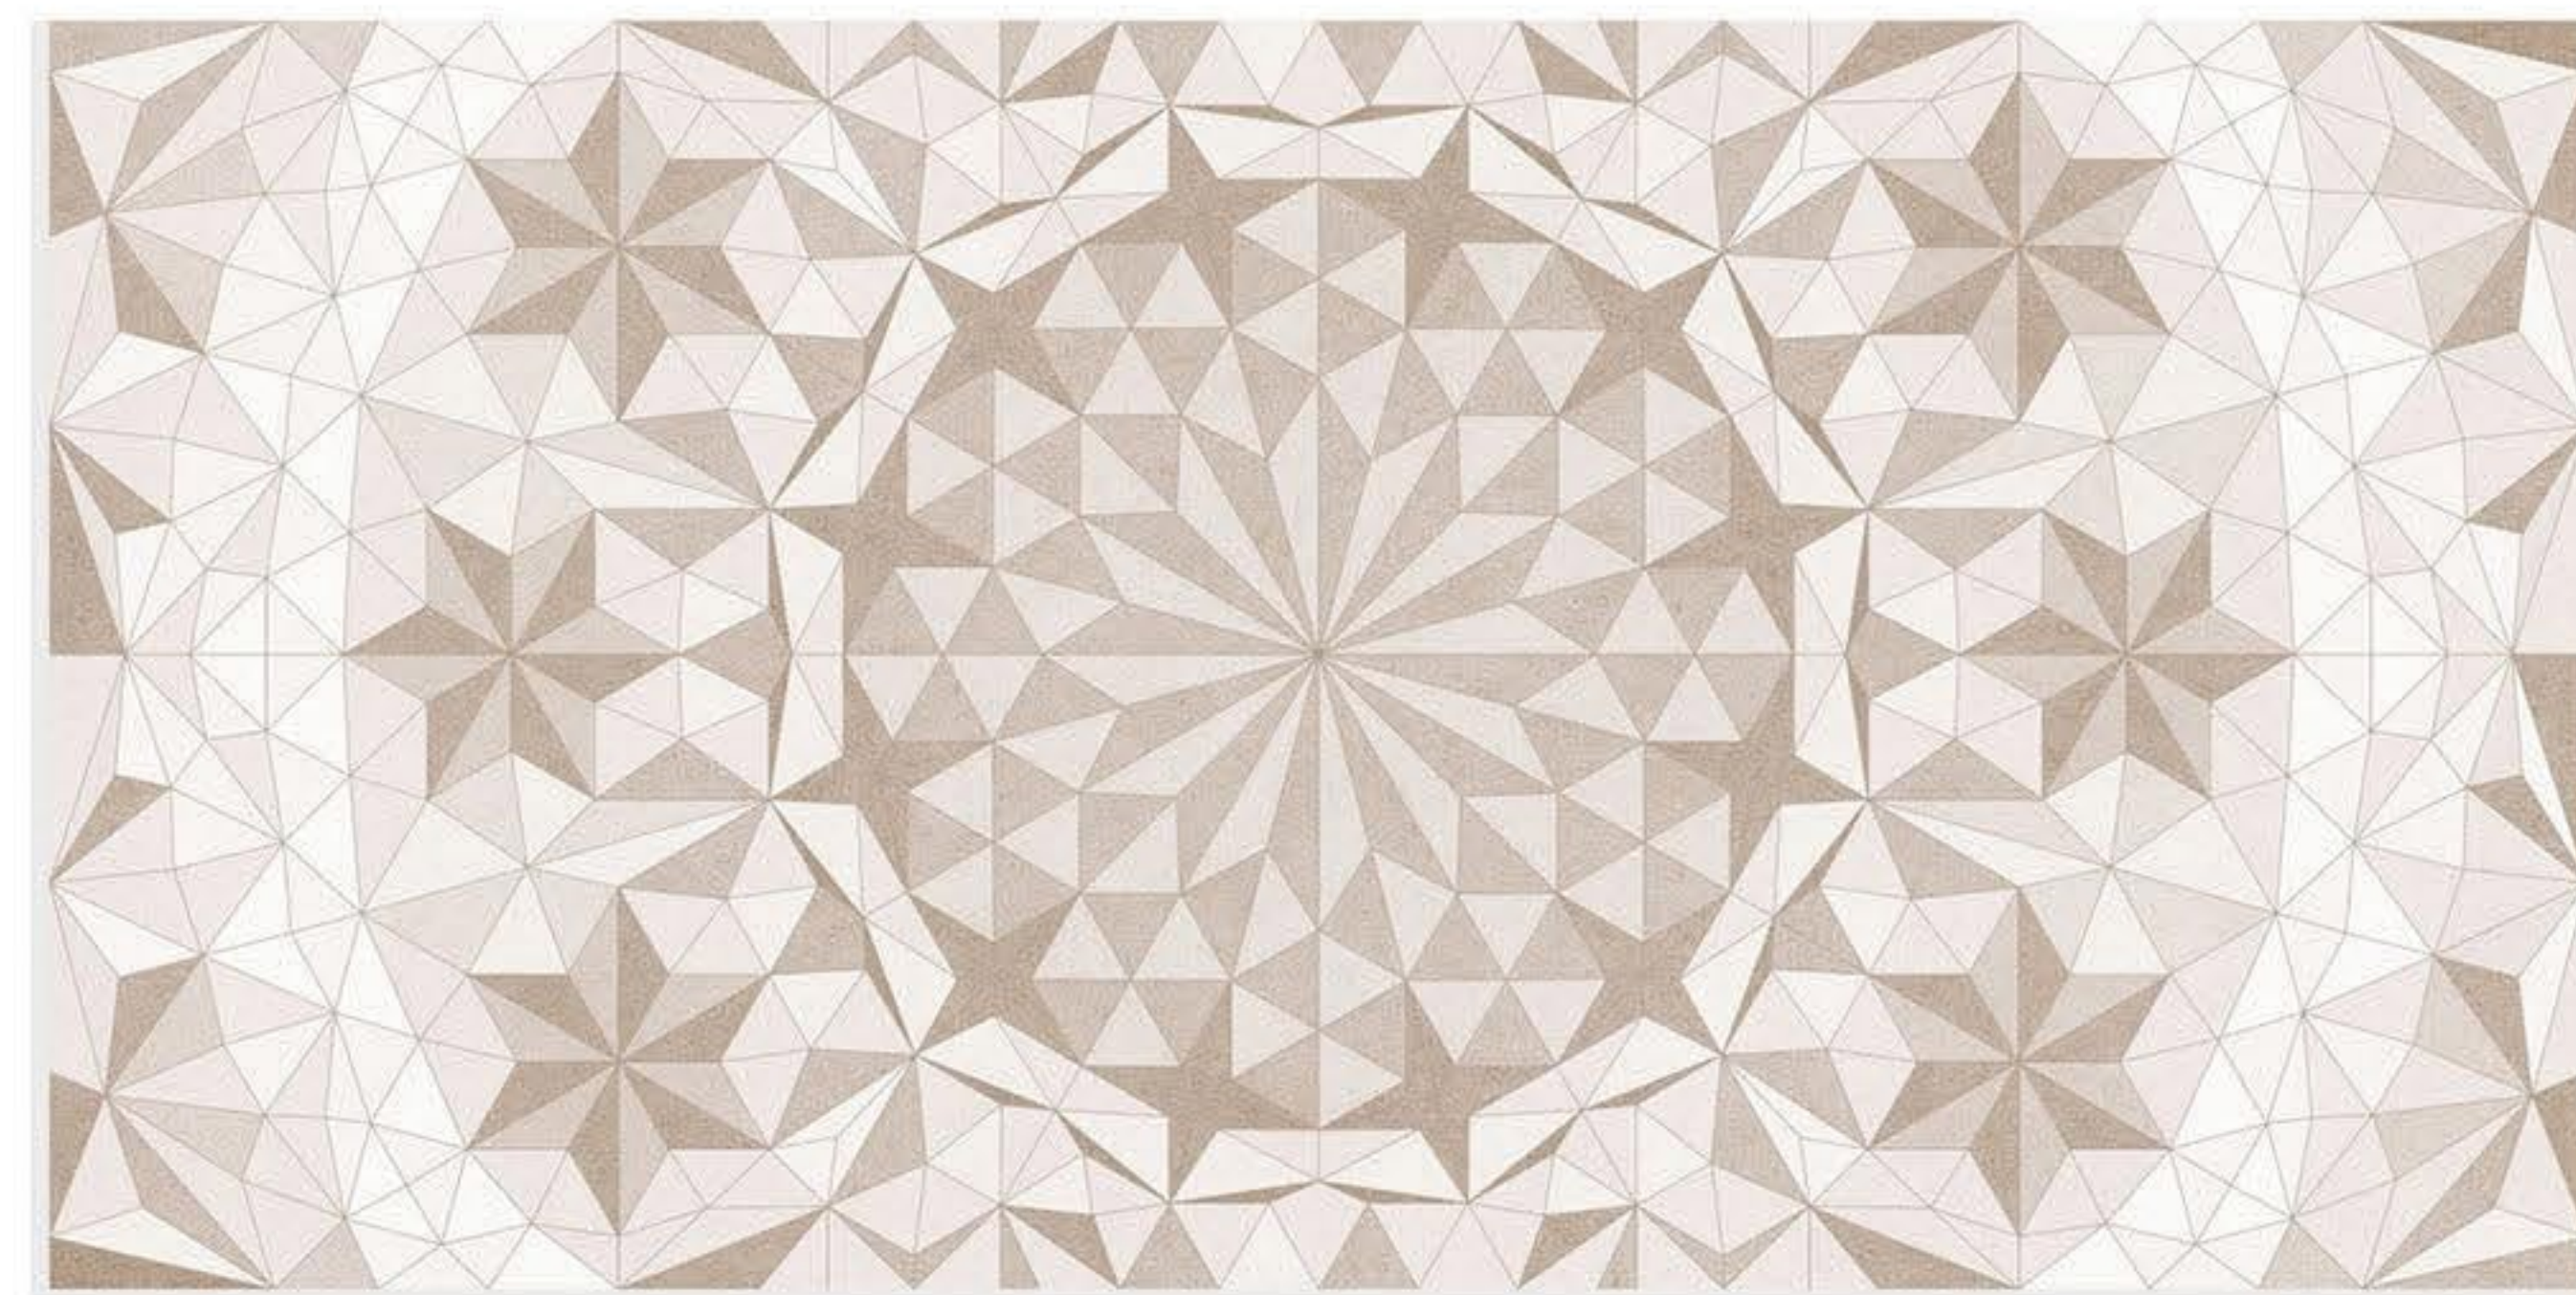

**DIGITAL**  
WALL TILES

**SIZE**  
300x600mm

**MATT** SERIES

LIGHT

DECOR-A

DARK

DECOR-B

CA-MACER