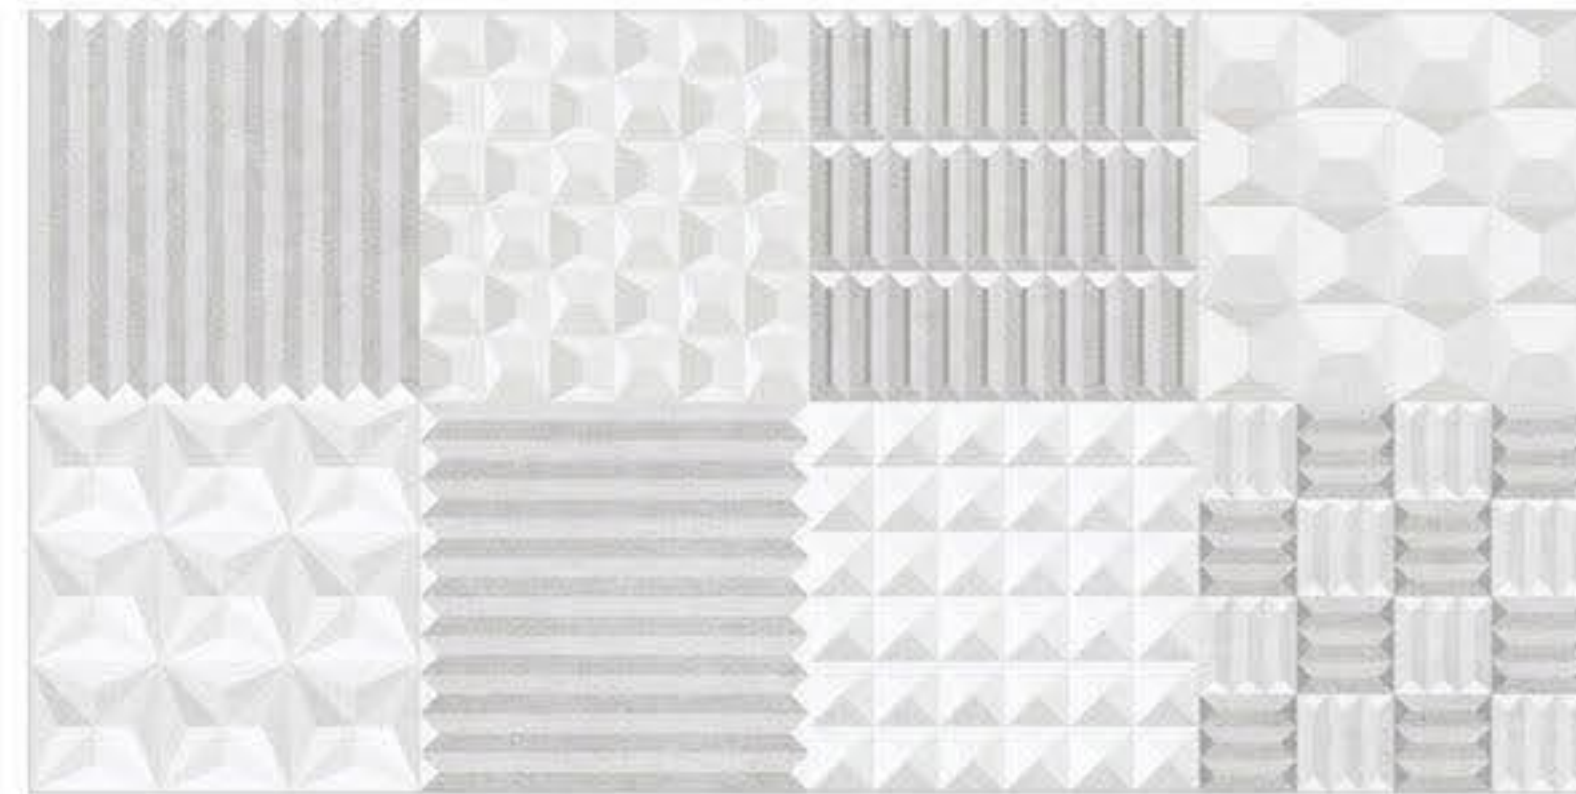

**DIGITAL**  
WALL TILES

SIZE  
300x600mm

**MAT T** SERIES

LIGHT

DECOR-A

DARK

DECOR-B

CA-GRAINTEC