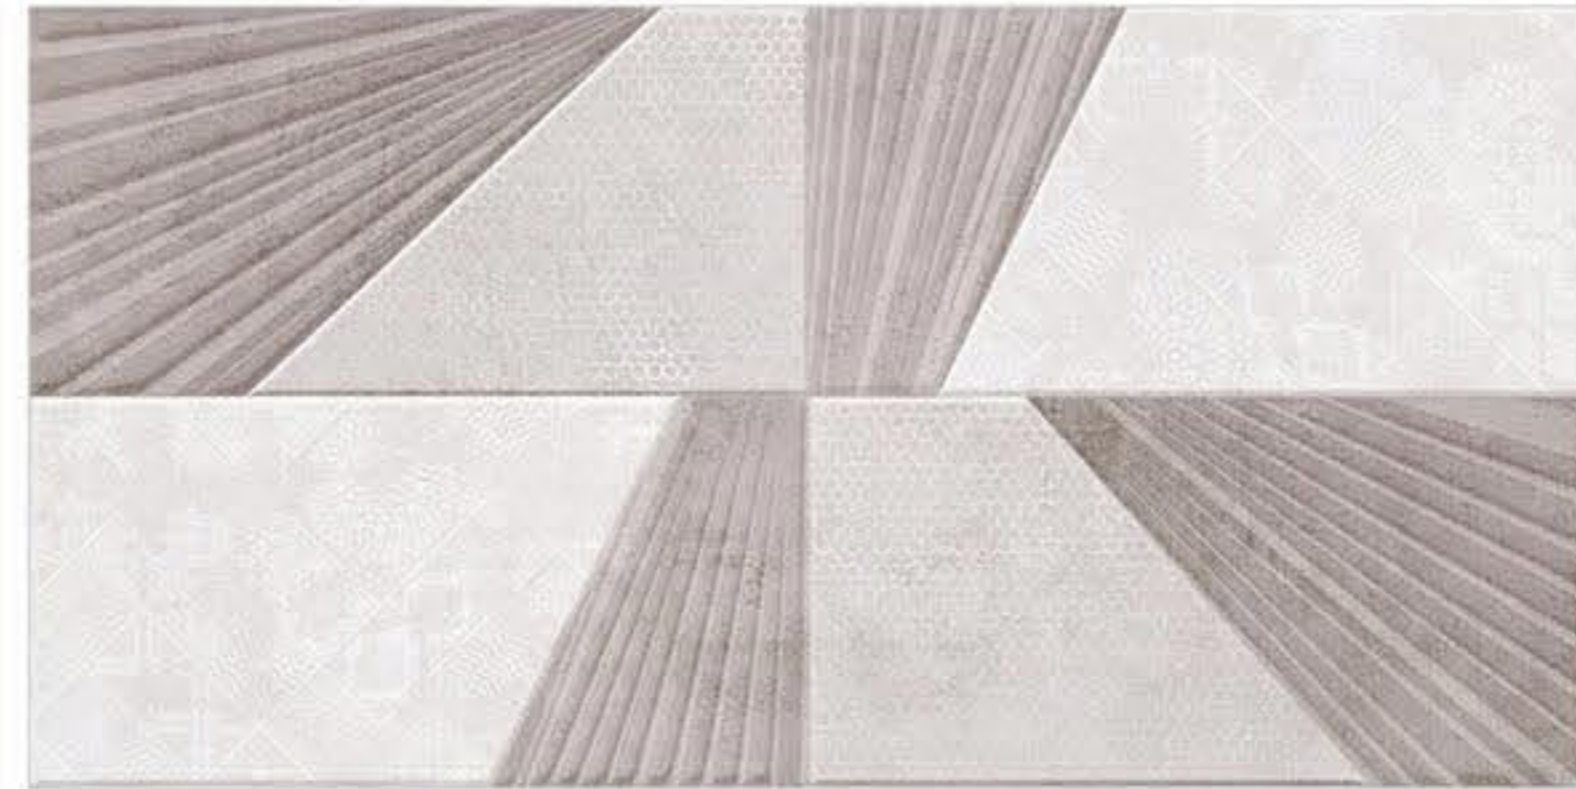

**DIGITAL**  
WALL TILES

SIZE  
300x600mm

**MATT** SERIES

LIGHT

DECOR-A

DARK

DECOR-B

CA-ROUTER